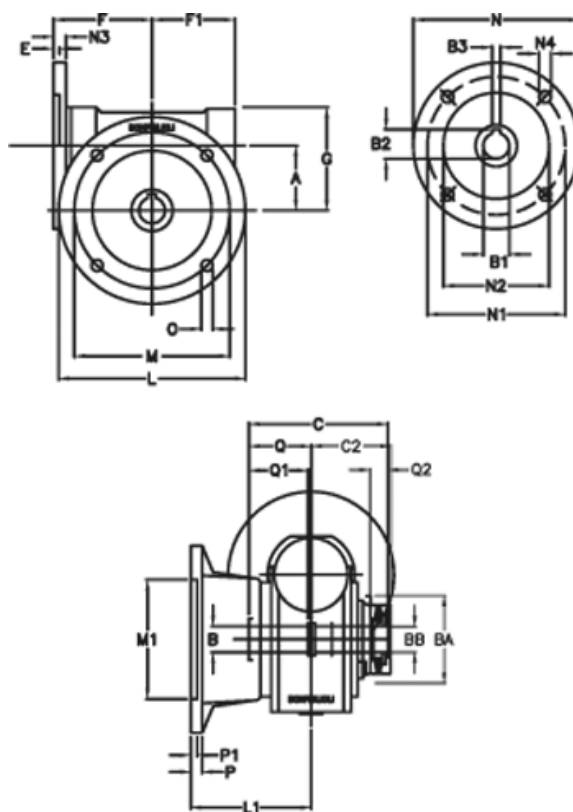

Article number: 390204901843236

Description: Worm Gear with Torque Limiter
VF 49-L2-F-18 P80B5

Measures

a = 49.50	C2 = 63,5	m = 90	P = 12
B = 25	Description = VF 49F-xx-80B14	M1 = 70	P1 = 10
B1 E7 = 19	E = 3.0	N = 120	Q = 51.0
B2 = 21.8	F = 70	N1 = 100	Q1 = 41
B3 H9 = 6	F1 = 63	N2 = 80	Q2 = 15
BA = 63	g = 80	N3 = 10.0	
BB H7 = 14	L = 125	N4 = 7.0	
C = 105	L1 = 85.5	O = 10.5	